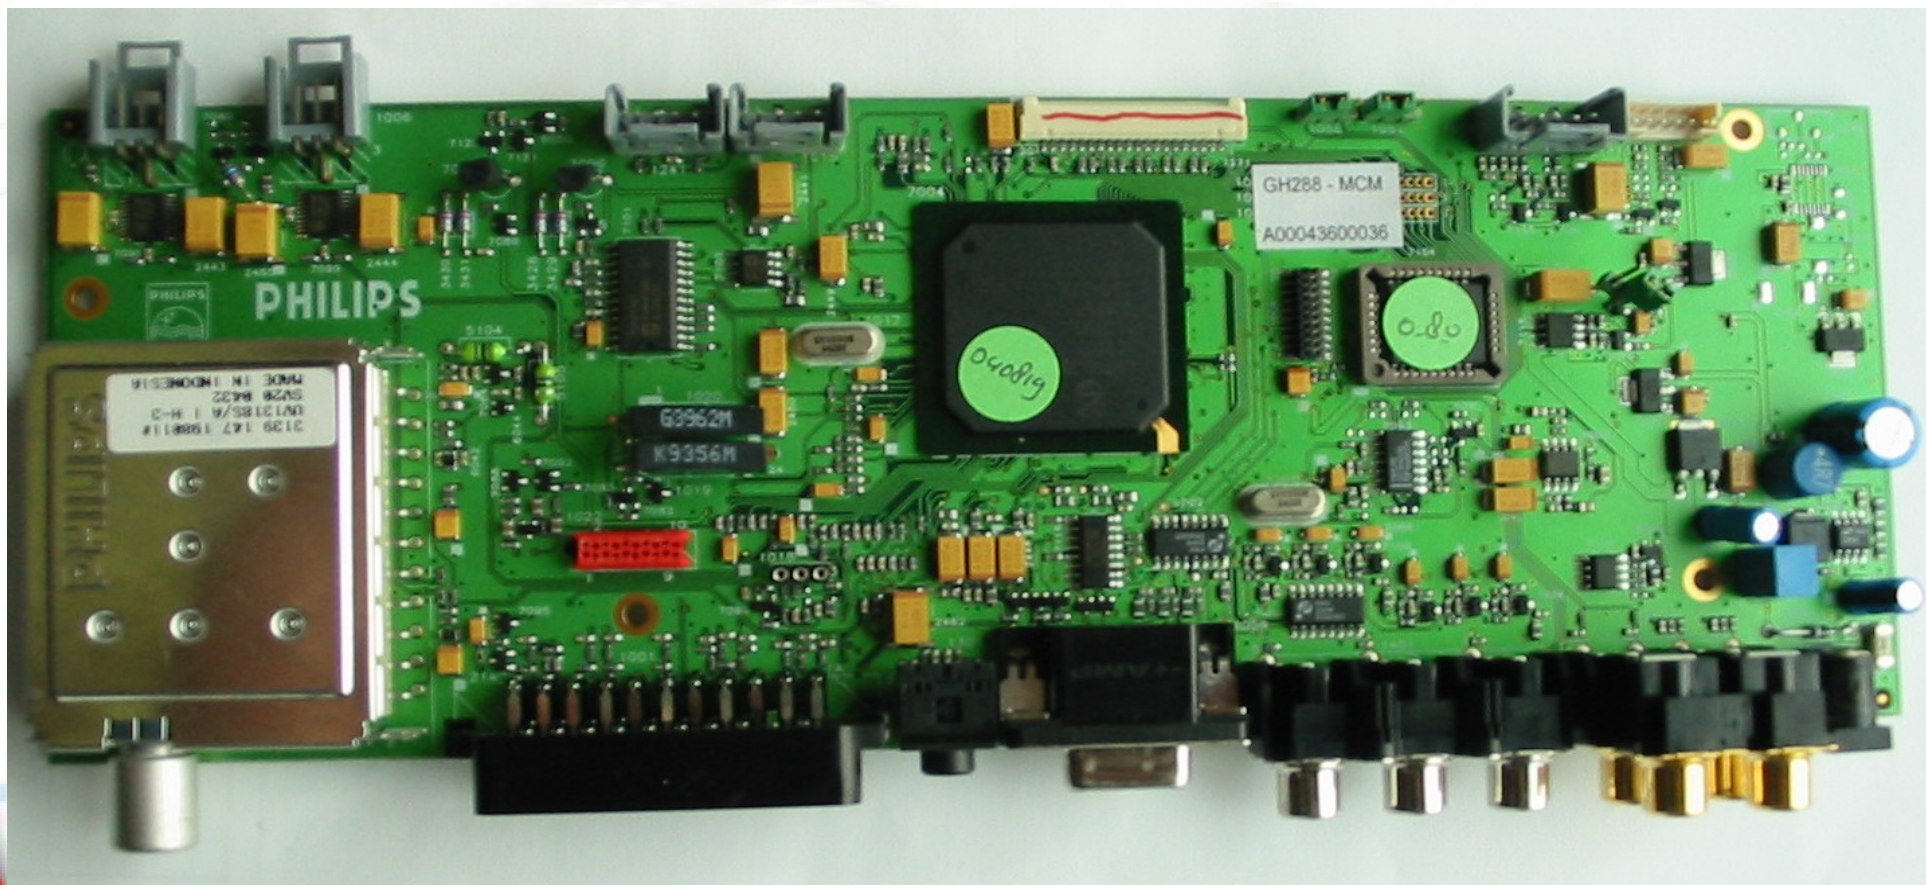

LOC1(TDA155XX)- Feature

- IF processing
- Source select
- 2D Comb
- NTSC / PAL / Secam
- 480p / 576p input via scaler
- HD input (720p / 1080i)
- PC input, Plug & play
- Multi-standard sound decoding
- Peak White
- Active Colour Mgt.
- Adaptive Backlight control
- black stretch
- 2D De-Interlacing
- H/V scaling
- Panorama scaling
- WXGA & SXGA out
- LVDS out
- Stereo sound
- Sound features
- Dolby Virtual
- Bit mapped OSD (DRCS)
- Close Caption
- TeleText 10 pages
- Embedded Micro-controller
- GTV software

● Teamwork - 以人為本、團隊合作 ● Enthusiasm - 誠摯服務、重視承諾 ● Expertise - 專業行銷、經營亞太

LOC1- One chip TV solution

PC / HD input

network - 以人為本、團隊合作

Enthusiasm - 誠摯服務、重視承諾

Expertise - 專業行銷、經營亞太

LOC1- Small Size & Low BOM

Actual Dimensions: 250mm x 90mm