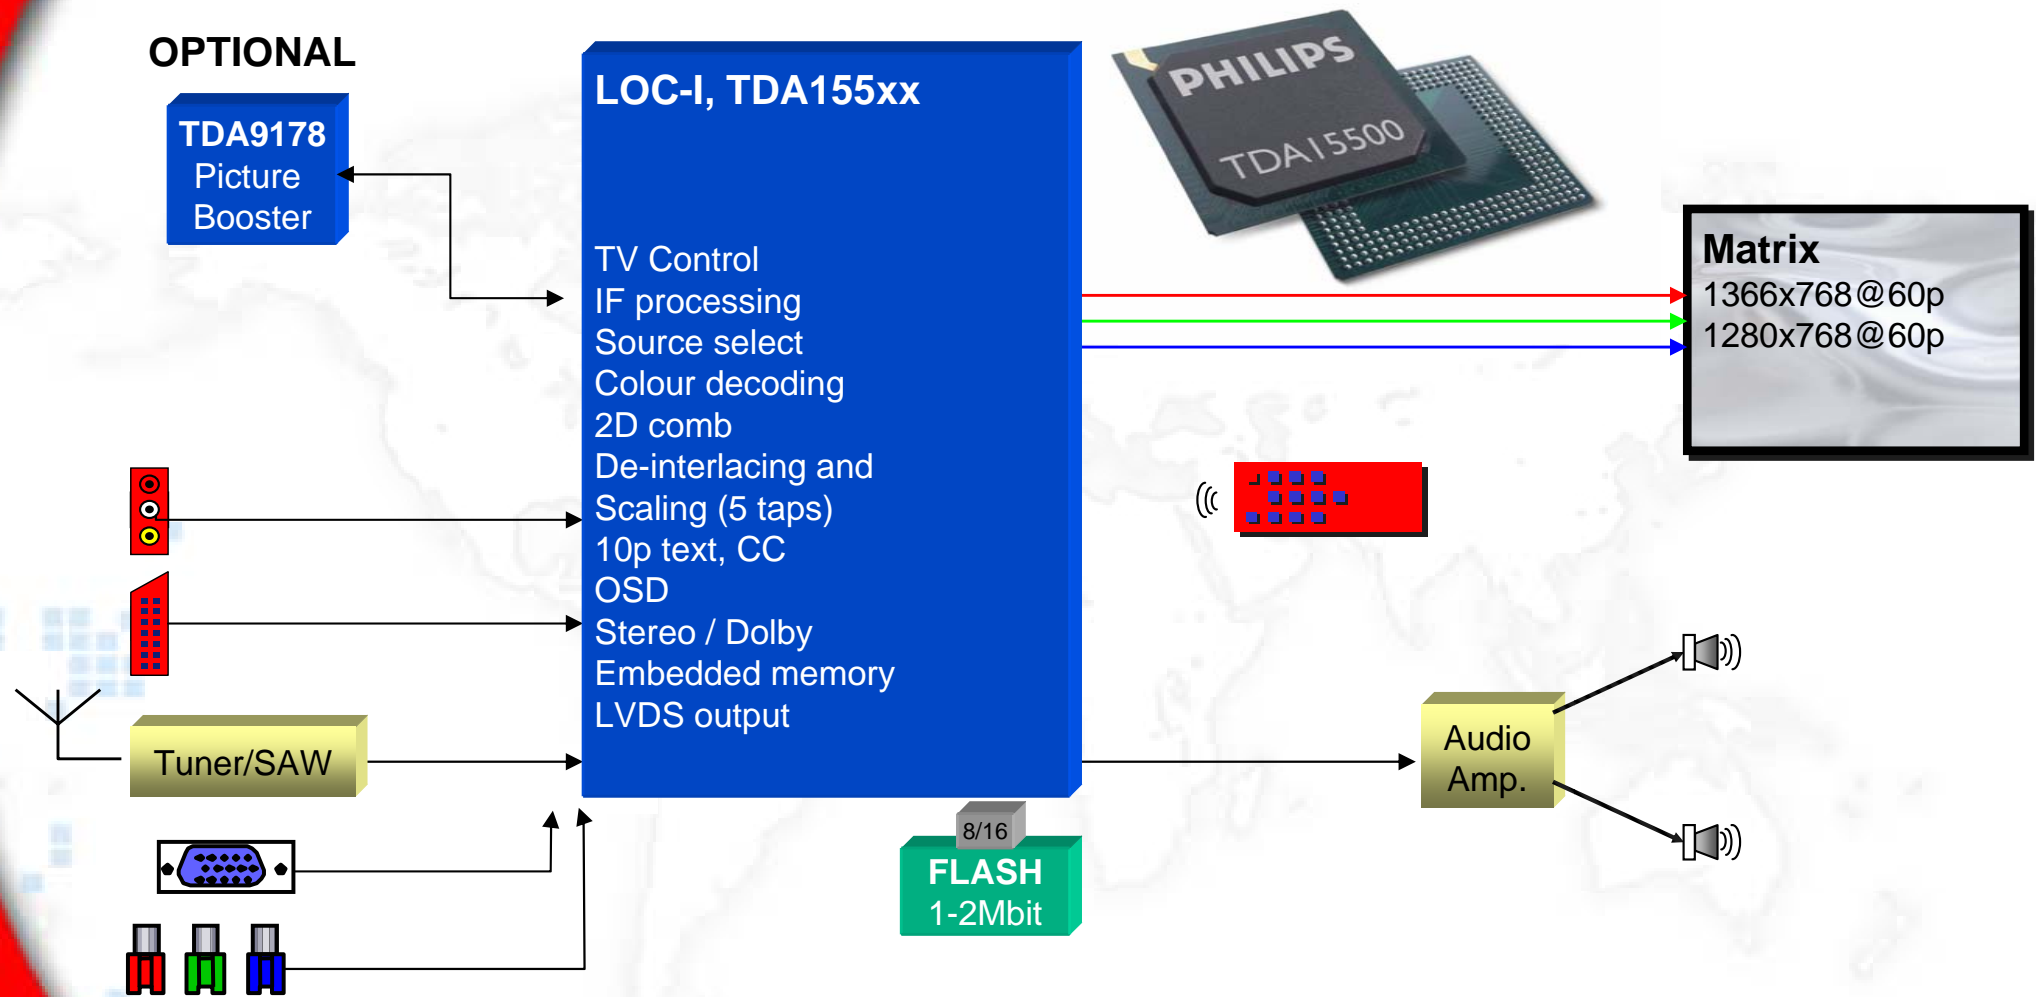

LOC1(TDA155XX)- Feature

- IF processing
- Source select
- 2D Comb
- NTSC / PAL / Secam
- 480p / 576p input via scaler
- HD input (720p / 1080i)
- PC input, Plug & play
- Multi-standard sound decoding
- Peak White
- Active Colour Mgt.
- Adaptive Backlight control
- black stretch
- 2D De-Interlacing
- H/V scaling
- Panorama scaling
- WXGA & SXGA out
- LVDS out
- Stereo sound
- Sound features
- Dolby Virtual
- Bit mapped OSD (DRCS)
- Close Caption
- TeleText 10 pages
- Embedded Micro-controller
- GTV software

● Teamwork - 以人為本、團隊合作 ● Enthusiasm - 誠摯服務、重視承諾 ● Expertise - 專業行銷、經營亞太

LOC1- One chip TV solution

PC / HD input

network - 以人為本、團隊合作

Enthusiasm - 誠摯服務、重視承諾

Expertise - 專業行銷、經營亞太

LOC1- Small Size & Low BOM

Actual Dimensions: 250mm x 90mm